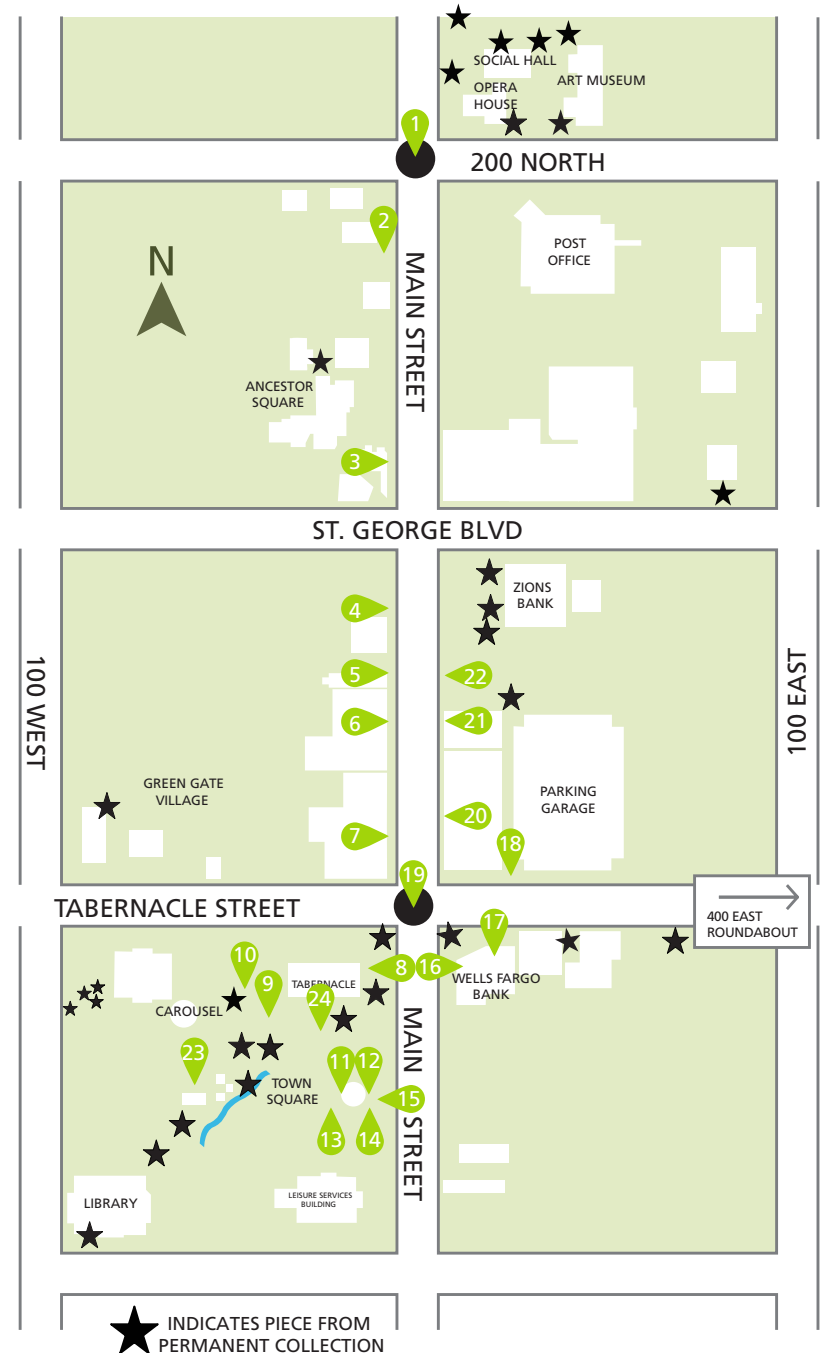

2018-19 OUTDOOR SCULPTURE GALLERY

- | | |
|--|--|
| 1. Opening 1
CHRISTOPHER THOMSON | 13. Vail Garden Lamp
JAMES G MOORE |
| 2. Sandy & Rascal
L'DEANE TRUEBLOOD | 14. Kolob
DOUG, DIANNE & RYAN ADAMS |
| 3. Germination – A Good Seed
NATHAN A JOHANSEN | 15. Widow Maker
TIM LITTLE |
| 4. Journeys of the Imagination Girl
GARY PRICE | 16. Helix Moon
REVEN SWANSON |
| 5. In Her Care
RODD AMBROSON | 17. Millennia
MARCIA ROBINSON-ROUSE |
| 6. Calling The Night
SCOTT ROGERS | 18. Emerging
CHERYL COLLINS |
| 7. 0408
JOSHUA TOONE | 19. Giant Spider
DEVEREN FARLEY |
| 8. Jules Vern II
RICHARD PRAZEN | 20. Regaining Composure
MICHAEL HOWEY |
| 9. Elle
JEANNINE YOUNG | 21. An Angel Anchored in the Art Nouveau
BEN HAMMOND |
| 10. Reaching
KAREN COBURN | 22. Serene
DAN TOONE |
| 11. Carried
FRANZ JOHANSEN | 23. Slippery When Wet
DAN HILL |
| 12. Gratitude
ANNETTE EVERETT | 24. Origin
MATT CLARK |

★ INDICATES PIECE FROM PERMANENT COLLECTION
 NUMBERED PIECES ARE AVAILABLE FOR PURCHASE